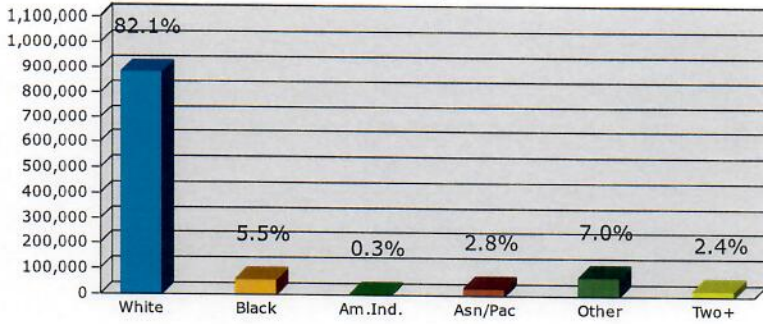

2016 Population by Race

2016 Percent Hispanic Origin: 17.4%

2016 Population by Age

Households

2016 Home Value

2016-2021 Annual Growth Rate

Household Income

Source: U.S. Census Bureau, Census 2010 Summary File 1. Esri forecasts for 2016 and 2021.