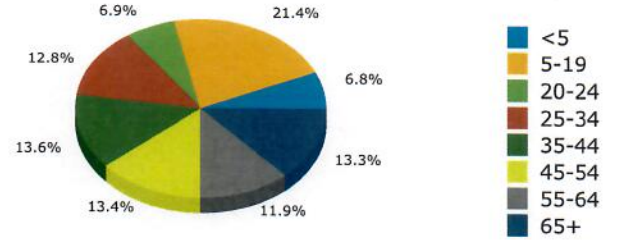

2016 Population by Race

2016 Percent Hispanic Origin: 17.4%

2016 Population by Age

Households

2016 Home Value

2016-2021 Annual Growth Rate

Household Income

Source: U.S. Census Bureau, Census 2010 Summary File 1. Esri forecasts for 2016 and 2021.