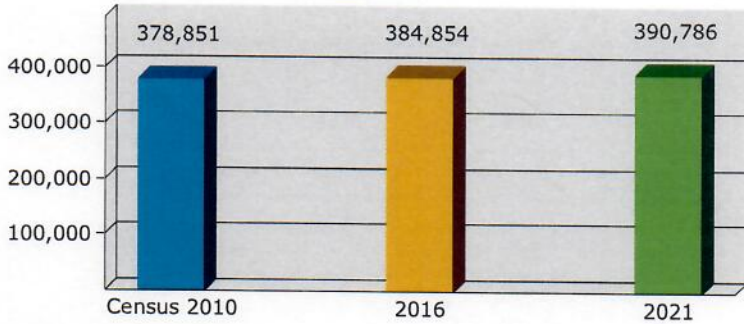

2016 Population by Race

2016 Percent Hispanic Origin: 17.4%

2016 Population by Age

Households

2016 Home Value

2016-2021 Annual Growth Rate

Household Income

Source: U.S. Census Bureau, Census 2010 Summary File 1. Esri forecasts for 2016 and 2021.