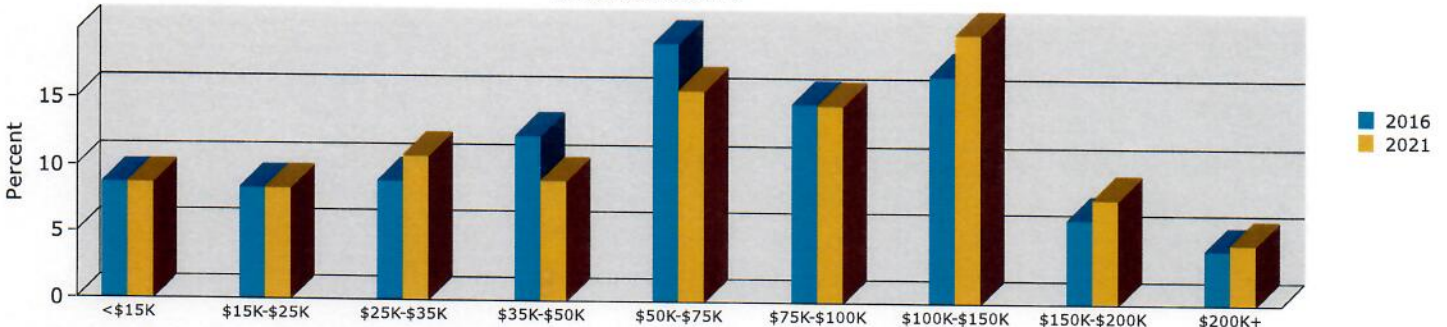

2016 Population by Race

2016 Percent Hispanic Origin: 17.4%

2016 Population by Age

Households

2016 Home Value

2016-2021 Annual Growth Rate

Household Income

Source: U.S. Census Bureau, Census 2010 Summary File 1. Esri forecasts for 2016 and 2021.