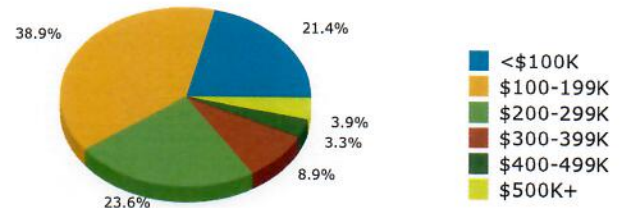

2016 Population by Race

2016 Percent Hispanic Origin: 17.4%

2016 Population by Age

Households

2016 Home Value

2016-2021 Annual Growth Rate

Household Income

Source: U.S. Census Bureau, Census 2010 Summary File 1. Esri forecasts for 2016 and 2021.