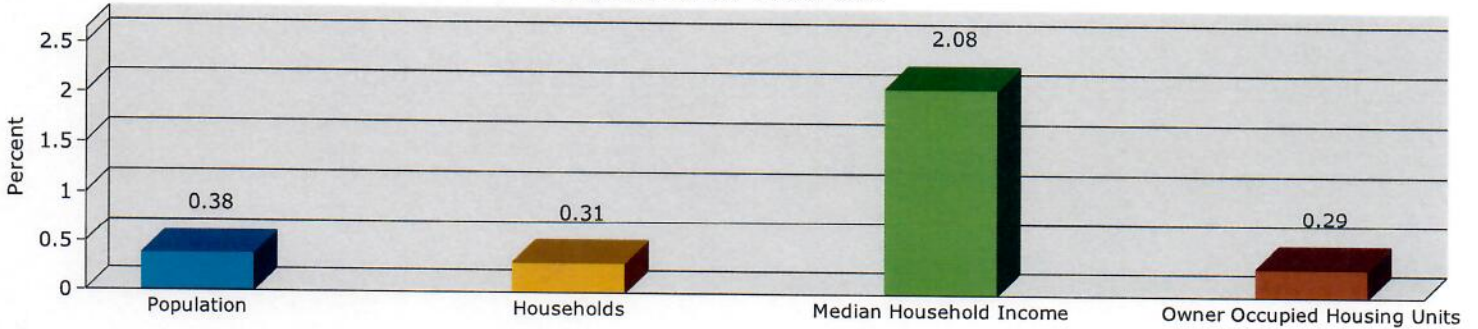

2016 Population by Race

2016 Percent Hispanic Origin: 17.4%

2016 Population by Age

Households

2016 Home Value

2016-2021 Annual Growth Rate

Household Income

Source: U.S. Census Bureau, Census 2010 Summary File 1. Esri forecasts for 2016 and 2021.