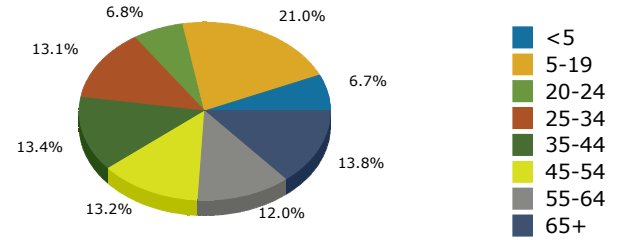

2017 Population by Race

2017 Population by Age

Households

2017 Home Value

2017-2022 Annual Growth Rate

Household Income

Source: U.S. Census Bureau, Census 2010 Summary File 1. Esri forecasts for 2017 and 2022.