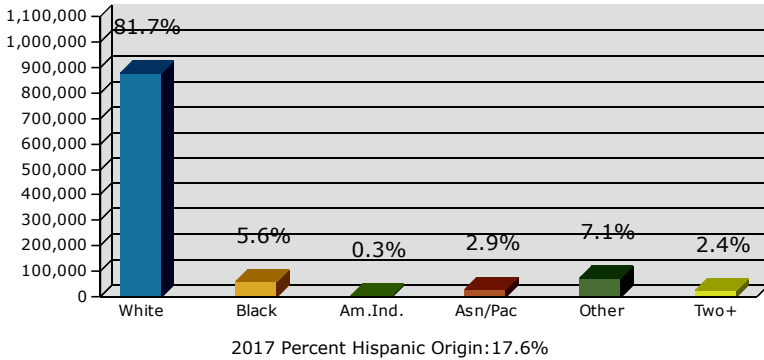

2017 Population by Race

2017 Population by Age

Households

2017 Home Value

2017-2022 Annual Growth Rate

Household Income

Source: U.S. Census Bureau, Census 2010 Summary File 1. Esri forecasts for 2017 and 2022.