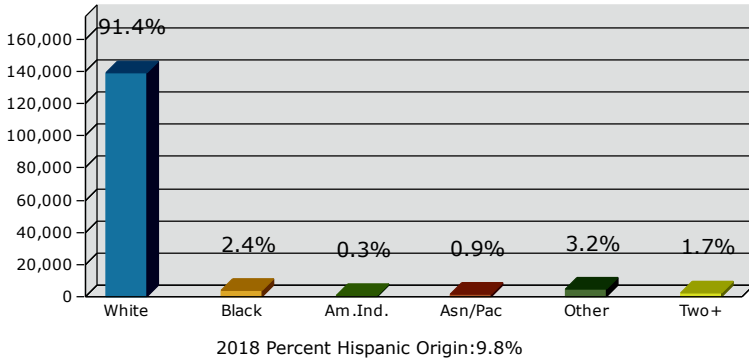

2018 Population by Race

2018 Population by Age

Households

2018 Home Value

2018-2023 Annual Growth Rate

Household Income

Source: U.S. Census Bureau, Census 2010 Summary File 1. Esri forecasts for 2018 and 2023.