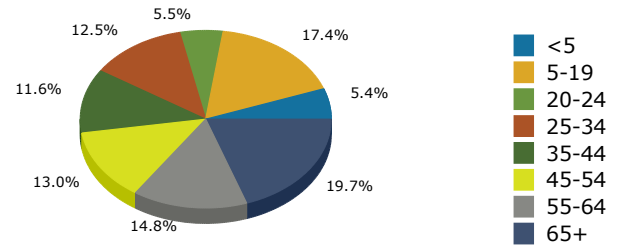

2018 Population by Race

2018 Population by Age

Households

2018 Home Value

2018-2023 Annual Growth Rate

Household Income

Source: U.S. Census Bureau, Census 2010 Summary File 1. Esri forecasts for 2018 and 2023.