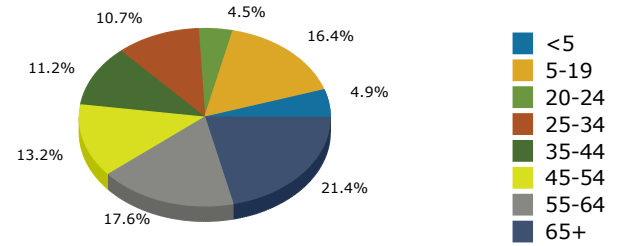

2018 Population by Race

2018 Population by Age

Households

2018 Home Value

2018-2023 Annual Growth Rate

Household Income

Source: U.S. Census Bureau, Census 2010 Summary File 1. Esri forecasts for 2018 and 2023.