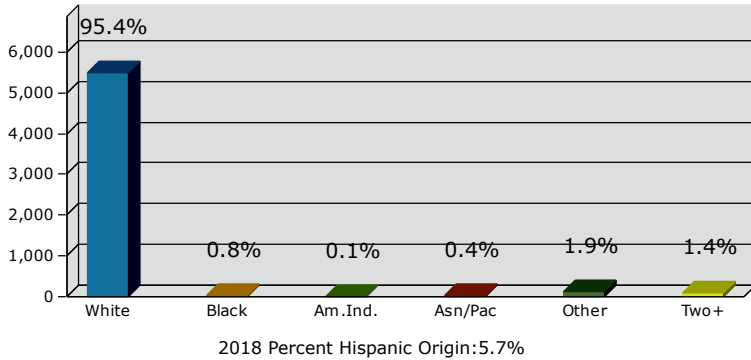

2018 Population by Race

2018 Population by Age

Households

2018 Home Value

2018-2023 Annual Growth Rate

Household Income

Source: U.S. Census Bureau, Census 2010 Summary File 1. Esri forecasts for 2018 and 2023.