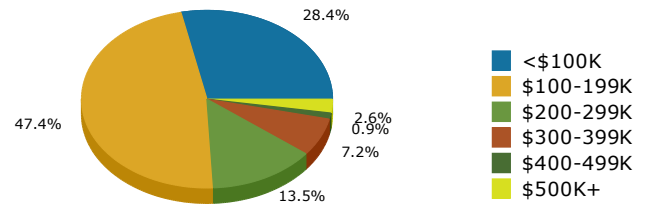

2018 Population by Race

2018 Population by Age

Households

2018 Home Value

2018-2023 Annual Growth Rate

Household Income

Source: U.S. Census Bureau, Census 2010 Summary File 1. Esri forecasts for 2018 and 2023.