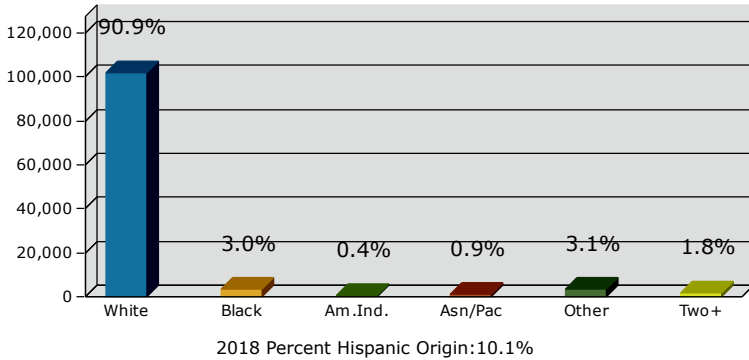

2018 Population by Race

2018 Population by Age

Households

2018 Home Value

2018-2023 Annual Growth Rate

Household Income

Source: U.S. Census Bureau, Census 2010 Summary File 1. Esri forecasts for 2018 and 2023.