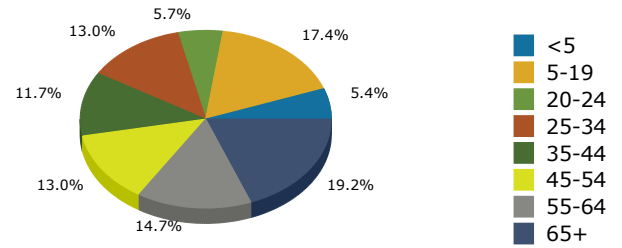

2018 Population by Race

2018 Population by Age

Households

2018 Home Value

2018-2023 Annual Growth Rate

Household Income

Source: U.S. Census Bureau, Census 2010 Summary File 1. Esri forecasts for 2018 and 2023.