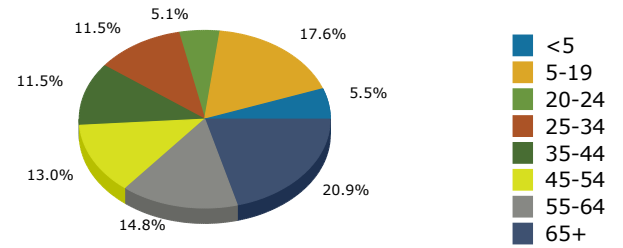

2018 Population by Race

2018 Population by Age

Households

2018 Home Value

2018-2023 Annual Growth Rate

Household Income

Source: U.S. Census Bureau, Census 2010 Summary File 1. Esri forecasts for 2018 and 2023.