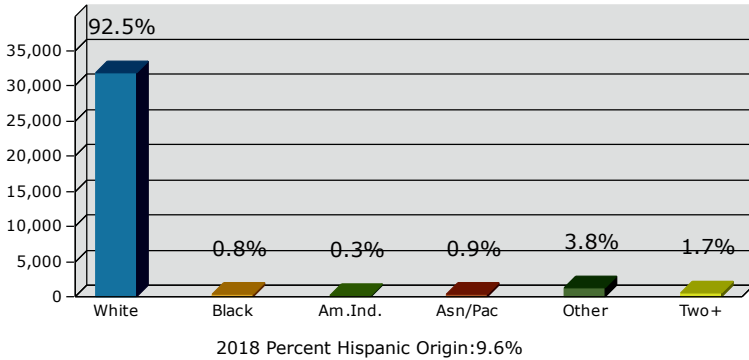

2018 Population by Race

2018 Population by Age

Households

2018 Home Value

2018-2023 Annual Growth Rate

Household Income

Source: U.S. Census Bureau, Census 2010 Summary File 1. Esri forecasts for 2018 and 2023.